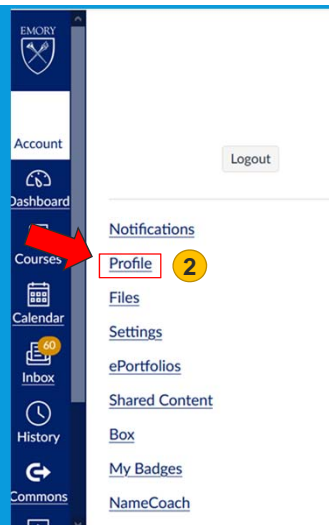

## VIEWING COURSE EVALUATIONS

After logging into Canvas make the following selections:

1. **Select Account**
2. Select Profile
3. Select Course Evaluations

## VIEWING COURSE EVALUATIONS

After logging into Canvas make the following selections:

1. Select Account
2. **Select Profile**
3. Select Course Evaluations