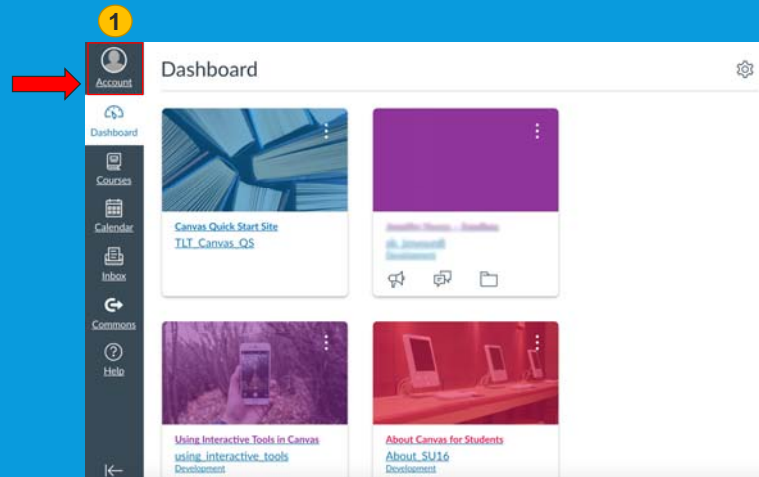

## VIEWING COURSE EVALUATIONS

After logging into Canvas make the following selections:

1. **Select Account**
2. Select Profile
3. Select Course Evaluations