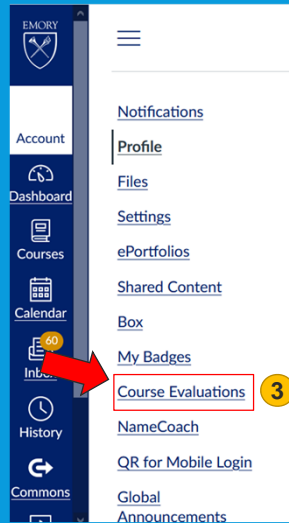

ACCESSING EVALUATIONS FROM CANVAS

After logging into Canvas make the following selections:

1. Select Account
2. Select Profile
3. **Select Course Evaluations**

QUESTIONS?

Please send an email to law-courseeval@emory.edu for questions regarding how to access Ekit evaluation results.